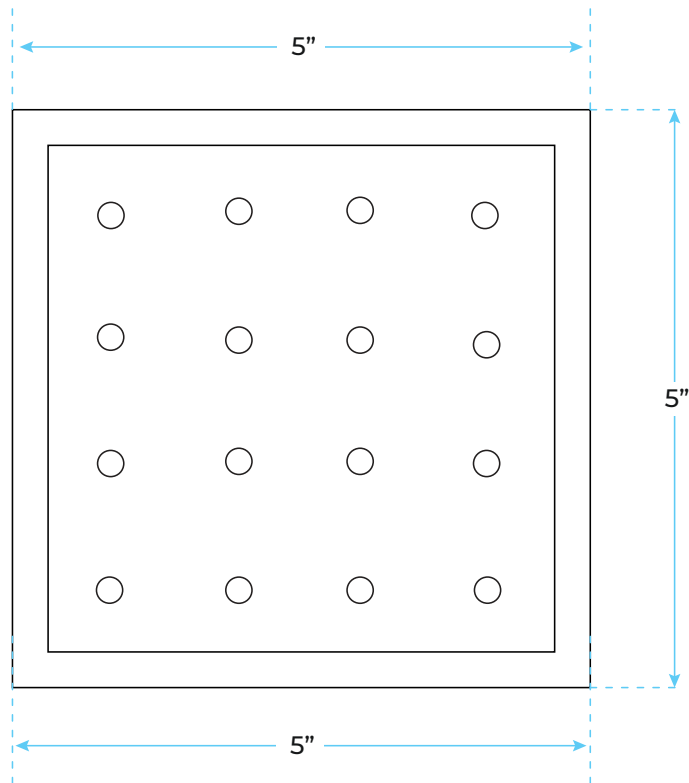

Body Jets Size:

Flow Rate: 1.5 GPM / 5.7 LPM (each Bodyspray)