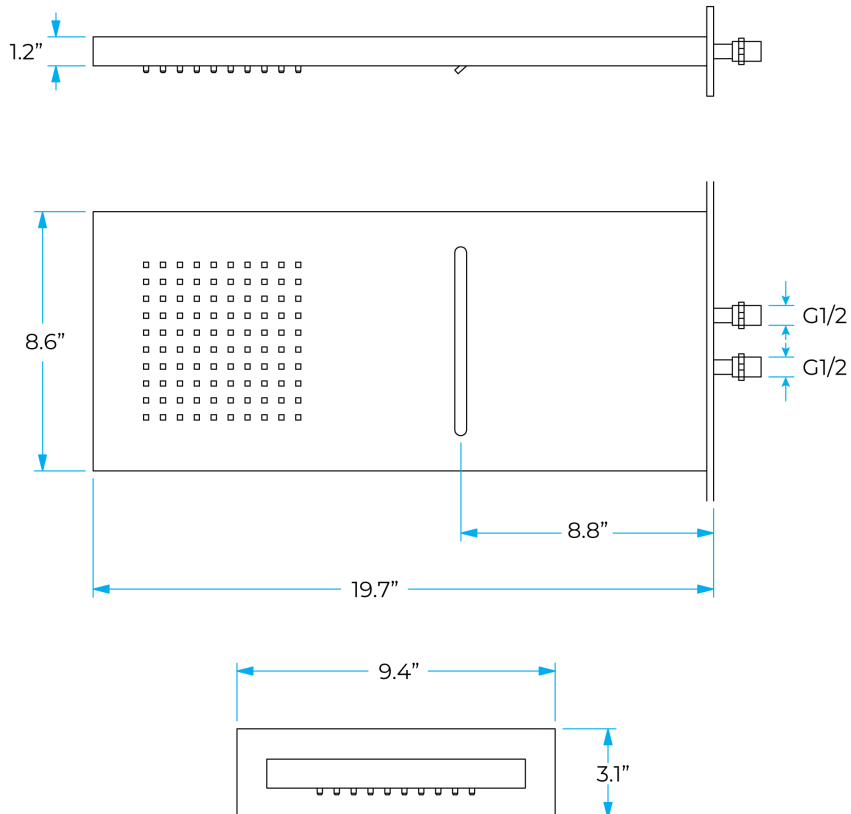

# FONTANA BRONO 22" SHOWER SET - 6 MESSAGES BODY SPRAYS SPECS

## Specifications

- SURFACE TREATMENT: POLISHED
- STYLE: CONTEMPORARY
- COLD/HOT WATER CONTROL TYPE: AUTO-THERMOSTAT CONTROL BATH & SHOWER FAUCET TYPE: SHOWER SETS
- TYPE: FIXED SUPPORT TYPE
- SURFACE FINISH: CHROME
- INSTALLATION TYPE: WALL MOUNT

## Shower Head Size:

## Hand Shower Size:

The minimum required water pressure is 0.05 MPa (0.5 bar).  
Flow rate 2.5 GPM (9.5 LPM).