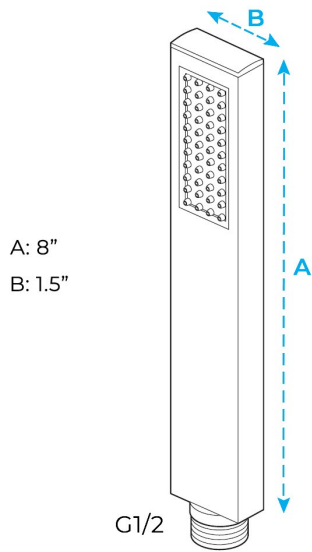

# FONTANA BRONO 22" SHOWER SET - 6 MESSAGES BODY SPRAYS SPECS

## Shower Head Size:

## Hand Shower Size:

The minimum required water pressure is 0.05 MPa (0.5 bar).  
Flow rate 2.5 GPM (9.5 LPM).

## Mixer Size: