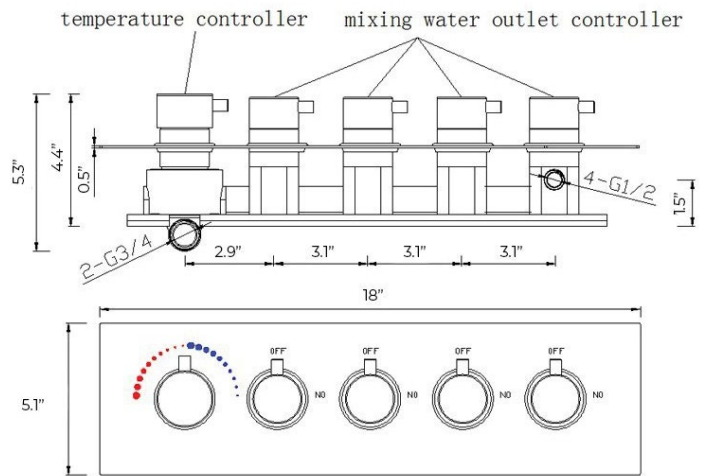

## Specifications

- SURFACE TREATMENT: POLISHED
- STYLE: CONTEMPORARY
- COLD/HOT WATER CONTROL TYPE: AUTO-THERMOSTAT CONTROL BATH & SHOWER FAUCET TYPE: SHOWER SETS
- TYPE: FIXED SUPPORT TYPE
- SURFACE FINISH: CHROME
- INSTALLATION TYPE: WALL MOUNT

## Shower Head Size:

## Hand Shower Size:

The minimum required water pressure is 0.05 MPa (0.5 bar).  
Flow rate 2.5 GPM (9.5 LPM).

## Mixer Size: